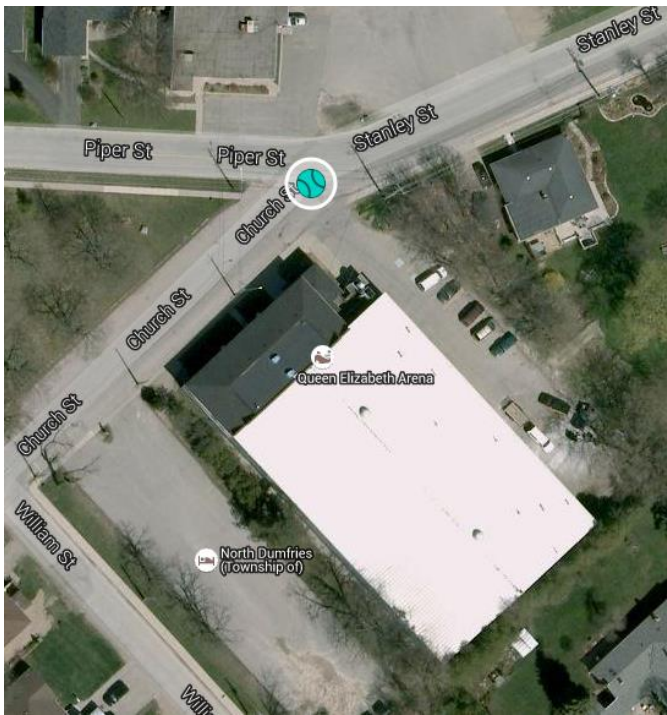

Ayr

Ayr Community Centre (old arena)
7 Church Street, Ayr, ON

Nearest Hospitals:

Cambridge Memorial Hospital (19 km)
700 Coronation Blvd., Cambridge, On
519-621-2330

Brantford General Hospital (25 km)
200 Terrace Hill St, Brantford, ON
1 519-751-5544