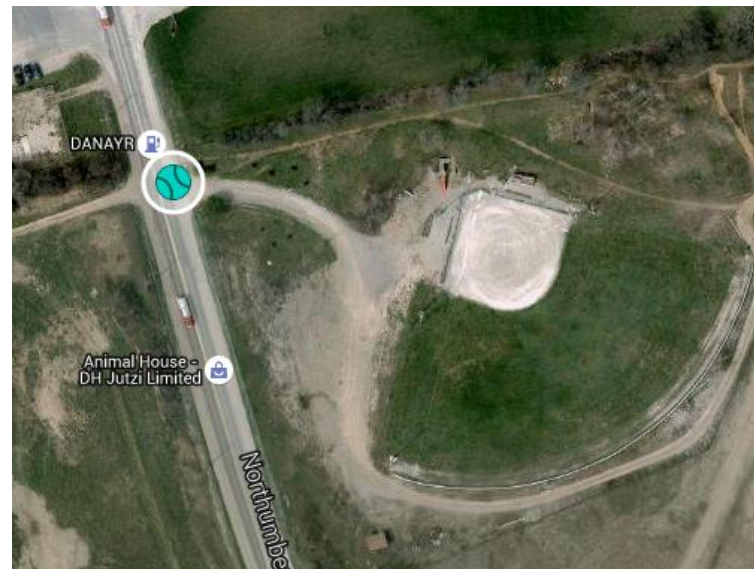

Nearest Hospitals:

Cambridge Memorial Hospital (19 km)
700 Coronation Blvd., Cambridge, On
519-621-2330

Brantford General Hospital (25 km)
200 Terrace Hill St, Brantford, ON
1 519-751-5544